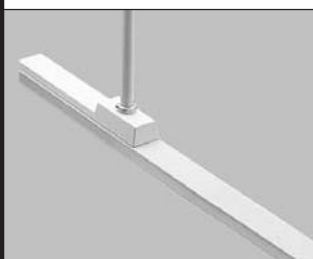

**L641, L642, L643  
CONNECTORS AND ACCESSORIES  
Sheet B**

Catalog #	Type
Project	
Comments	
Prepared by	Date

**DESCRIPTION**

**L949 Mini Joiner**

To join two straight track sections end-to-end.  
Not a feed point.

Color codes: P (White), MB (Black)

**L949**

**ORDERING INFORMATION**

Connector	Finish
<b>L949</b>	

**L951 Wire Way Cover for Pendant Assembly Kit**

For track to be wired through stem (one for each live end used). Shown with end feed and pendant stem kit—order separately

Color codes: P (White), MB (Black)

**951**

**ORDERING INFORMATION**

Connector	Finish
<b>L951</b>	

**L983 T-Bar Attachment Clip**

Allows track to be attached to inverted tee ceiling. Order as follows: 2 kits for 4' Trac; 3 kits for 8' Trac and 4 kits for 12' Trac.

**L986 Mini-T Bar Clip**

For mounting Trac on suspended ceilings with mini-grid (9/16" wide) system.

**L983**

**ORDERING INFORMATION**

Connector
<b>L98_</b>

**L989 Conduit Continuation Kit**

Includes one left and one right feed. To continue a run around obstructions with 1/2" trade size surface conduit.