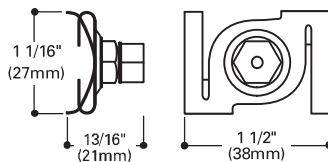

L986 Mini-T Bar Clip

For mounting Trac on suspended ceilings with mini-grid (9/16" wide) system.

L983

ORDERING INFORMATION

Connector
L98_

L989 Conduit Continuation Kit

Includes one left and one right feed. To continue a run around obstructions with 1/2" trade size surface conduit.

Color codes: P (White), MB (Black)