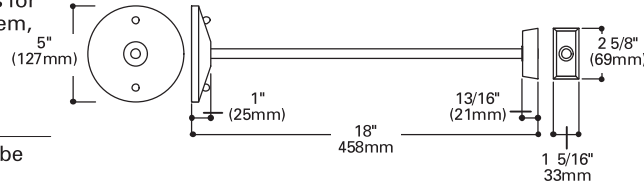

Color codes: P (White), MB (Black)

**L48 48" Steel Stem**

For additional length of stem for L992. Can be field cut and threaded.

Color codes: P (White), MB (Black)

**ORDERING INFORMATION**

Connector	Finish
<b>L992</b>	