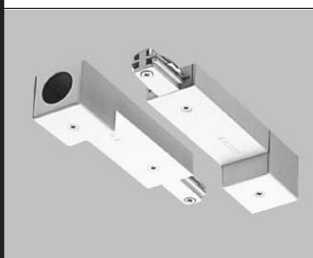

Color codes: P (White), MB (Black)

**951**

**ORDERING INFORMATION**

Connector	Finish
<b>L951</b>	

**L983 T-Bar Attachment Clip**

Allows track to be attached to inverted tee ceiling. Order as follows: 2 kits for 4' Trac; 3 kits for 8' Trac and 4 kits for 12' Trac.

**L986 Mini-T Bar Clip**

For mounting Trac on suspended ceilings with mini-grid (9/16" wide) system.

**L983**

**ORDERING INFORMATION**

Connector
<b>L98_</b>

**L989 Conduit Continuation Kit**

Includes one left and one right feed. To continue a run around obstructions with 1/2" trade size surface conduit.

Color codes: P (White), MB (Black)

**L989**

**ORDERING INFORMATION**

Connector	Finish
<b>L989</b>	

**DESCRIPTION**

**L929 Floating Canopy and Connector**

Can be connected anywhere along length of Trac. Comes with canopy cover, connector, dead-end and mounting hardware.