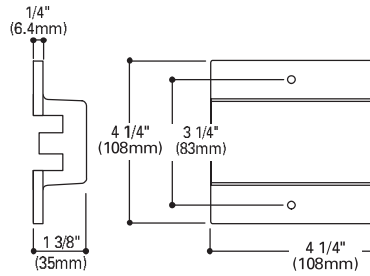

DESCRIPTION

L929 Floating Canopy and Connector

Can be connected anywhere along length of Trac. Comes with canopy cover, connector, dead-end and mounting hardware.

Color codes: P (White), MB (Black)

ORDERING INFORMATION

Connector	Finish
L909	

L929

L992 Pendant Kit Assembly

To suspend track from ceiling. Order as follows: 2 kits for 4' Trac; 3 kits for 8' Trac; and 4 kits for 12' Trac. Includes one 18" threaded steel stem, canopy and mounting hardware.

Color codes: P (White), MB (Black)

L48 48" Steel Stem

For additional length of stem for L992. Can be field cut and threaded.

Color codes: P (White), MB (Black)