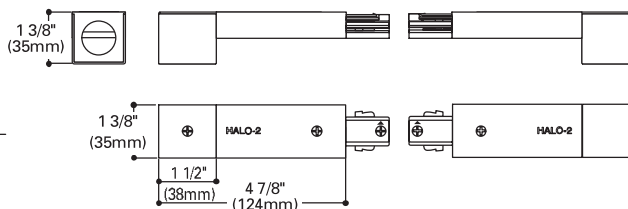

Color codes: P (White), MB (Black)

**951**

**ORDERING INFORMATION**

Connector	Finish
<b>L951</b>	

**L983 T-Bar Attachment Clip**

Allows track to be attached to inverted tee ceiling. Order as follows: 2 kits for 4' Trac; 3 kits for 8' Trac and 4 kits for 12' Trac.

**L986 Mini-T Bar Clip**

For mounting Trac on suspended ceilings with mini-grid (9/16" wide) system.

**L983**

**ORDERING INFORMATION**

Connector
<b>L98_</b>

**L989 Conduit Continuation Kit**

Includes one left and one right feed. To continue a run around obstructions with 1/2" trade size surface conduit.

Color codes: P (White), MB (Black)

**L989**

**ORDERING INFORMATION**

Connector	Finish
<b>L989</b>	

**DESCRIPTION**

**L929 Floating Canopy and Connector**

Can be connected anywhere along length of Trac. Comes with canopy cover, connector, dead-end and mounting hardware.