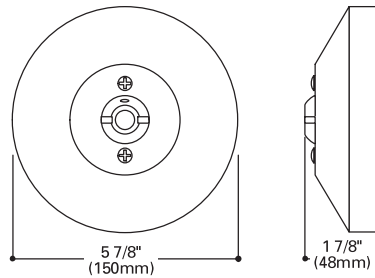

ORDERING INFORMATION

Connector	Finish
L994	

L994

ADV042182

Note: Specifications and Dimensions subject to change without notice.

Visit our web site at www.cooperlighting.com