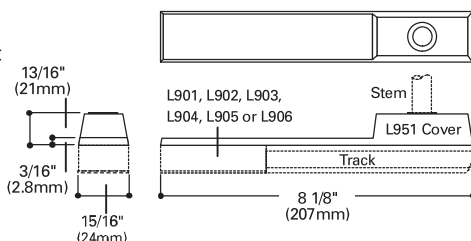

**L641, L642, L643  
CONNECTORS AND ACCESSORIES  
Sheet B**

Catalog #	Type
Project	
Comments	
Prepared by	Date

**DESCRIPTION**

**L949 Mini Joiner**

To join two straight track sections end-to-end.  
Not a feed point.

Color codes: P (White), MB (Black)

**L949**

**ORDERING INFORMATION**

Connector	Finish
<b>L949</b>	

**L951 Wire Way Cover for Pendant Assembly Kit**

For track to be wired through stem (one for each live end used). Shown with end feed and pendant stem kit—order separately

Color codes: P (White), MB (Black)

**951**

**ORDERING INFORMATION**

Connector	Finish
<b>L951</b>	

**L983 T-Bar Attachment Clip**

Allows track to be attached to inverted tee ceiling. Order as follows: 2 kits for 4' Trac; 3 kits for 8' Trac and 4 kits for 12' Trac.

Color codes: P (White), MB (Black)

**L48 48" Steel Stem**

For additional length of stem for L992. Can be field cut and threaded.

Color codes: P (White), MB (Black)

**ORDERING INFORMATION**

Connector	Finish
<b>L992</b>	