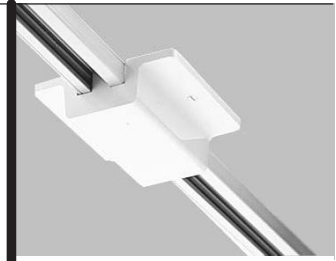

DESCRIPTION

L929 Floating Canopy and Connector

Can be connected anywhere along length of Trac. Comes with canopy cover, connector, dead-end and mounting hardware.

Color codes: P (White), MB (Black)

ORDERING INFORMATION

Connector	Finish
L909	

L929

L992 Pendant Kit Assembly

To suspend track from ceiling. Order as follows: 2 kits for 4' Trac; 3 kits for 8' Trac; and 4 kits for 12' Trac. Includes one 18" threaded steel stem, canopy and mounting hardware.

Color codes: P (White), MB (Black)

L48 48" Steel Stem

For additional length of stem for L992. Can be field cut and threaded.

Color codes: P (White), MB (Black)