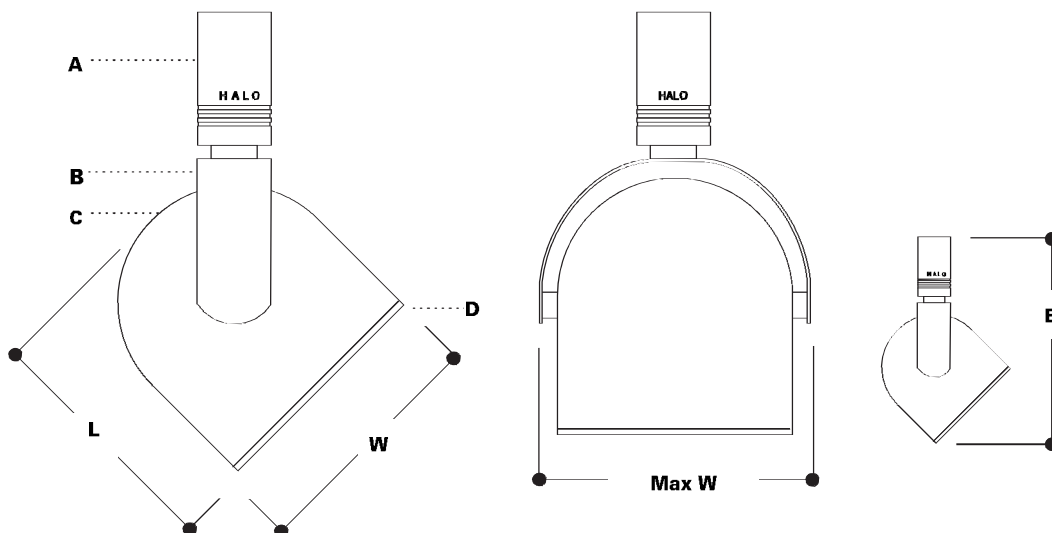

Catalog #	Type
Project	
Comments	
Prepared by	Date

SPECIFICATION FEATURES

A...Electrical Quick Lock Adapter/Transformer

Polycarbonate casing. Attaches electrically and mechanically anywhere along Power-Trac. Visual polarity line assures proper grounding. Two position conductor allows use in single circuit and either circuit of two circuit track.

B...Yoke

Yoke allows lampholder to rotate horizontally 358° for maximum aiming adjustability.

C... Lampholder Housing

Roundback style housing with black Coilex baffle.

D... Lampholder Housing

Roundback style housing with black Coilex baffle.

Listings

UL listed and CSA certified for use with Halo and Lazer-by-Halo track and track systems.

ORDERING INFORMATION

SAMPLE NUMBER: L4010P

Lampholders	Finishes	Accessories
L4010 L4011 L4012	P=Satin White with Black Baffle MB=Matte Black with Black Baffle P/W=White with White Baffle	(See Below)

L4010

For use with:
50W PAR20,
75W PAR16
L = 4 1/4" [108mm]
W=3 1/2" [89mm]
Max W=4 5/8" [119mm]
E = 7 1/2" [191mm]

Accessories

L1971 Barn Doors

L4011

For use with:
75W PAR30
L = 4 1/2" [114mm]
W=4 3/8" [111mm]
Max W=5 1/2" [140mm]
E = 7 3/4" [197mm]