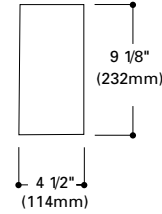

H1321 Square Ceiling Mount Downlight with Coilex Baffle

Finish: White (P), Bronze (BZ)
Lamp: 150W BR40

Notes: UL Damp Location Listed

H1320