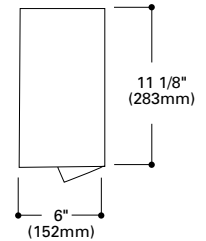

Finish: White (P), Bronze (BZ)

Lamp: 150W BR40

Notes: UL Damp Location Listed

H1322 Square Pendant Mount Downlight with Coilex Baffle

Finish: White (P), Bronze (BZ)

Lamp: 150W BR40

Notes: UL Damp Location Listed