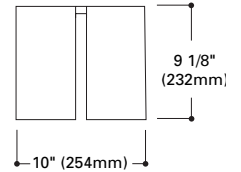

Notes: UL Damp Location Listed

H1320

H1321

H1328 Square Ceiling Mount Quad Downlight with Coilex Baffle

Finish: White (P), Bronze (BZ)

Lamps: (4) 65W BR30

Notes: UL Damp Location Listed

H1327 Square Ceiling Mount Wall Washer with Coilex Baffle and Scoop Reflector