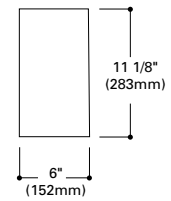

H1321

H1328 Square Ceiling Mount Quad Downlight with Coilex Baffle

Finish: White (P), Bronze (BZ)

Lamps: (4) 65W BR30

Notes: UL Damp Location Listed