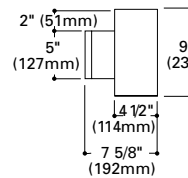

H1324 Square Wall Mount Downlight with Coilex Baffle

Finish: White (P), Bronze (BZ)

Lamp: 150W BR40, 150W PAR38

Notes: UL Damp Location Listed

H1323