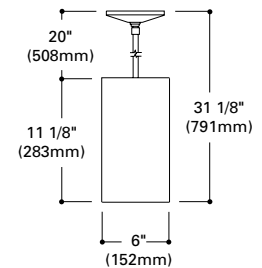

Finish: White (P), Bronze (BZ)

Lamp: 150W BR40

Notes: UL Damp Location Listed

H1322 Square Pendant Mount Downlight with Coilex Baffle

Finish: White (P), Bronze (BZ)

Lamp: 150W BR40

Notes: UL Damp Location Listed