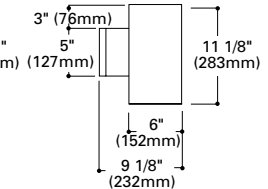

H1324

H1325 Square Wall Mount Uplight / Downlight with Coilex Baffle

Finish: White (P), Bronze (BZ)

Lamps: (2) 55W BR30

H1326 Square Wall Mount Uplight / Downlight with Coilex Baffle

Finish: White (P), Bronze (BZ)

Lamps: (2) 150W BR40, 150W PAR38

Notes: UL Damp Location Listed