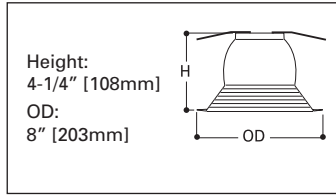

ALL-PRO™

EI2700

EI2700AT

EI2700R

ERT716 - Shallow Metal Baffle

- Socket Supporting trim
- Friction clip retention
- Lamps:

EI2700	65W BR30, 75W PAR30,
EI2700AT	75W PAR30L
EI2700R	75W PAR30L

ERT716
High Gloss Appliance White Trim with White Baffle

ERT704 - Eyeball

- Torsion springs pull trim tight to ceiling
- Lamps:

EI2700	65W BR30, 75W R30,
EI2700AT	75W PAR30L
EI2700R	65W BR30, 75W R30,
	75W PAR30L