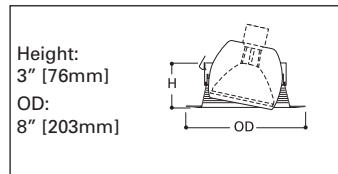

ERT711 Regressed Eyeball

- Lamps:

ET700	65W BR30, 75W R30, 75W PAR30

ERT711
High Gloss Appliance White Trim and Eyeball with Black Baffle

ERT706 Open

- Coil spring retention
- Lamps:

ET700	65W BR30, 75W R30, 75W PAR30
ET700R	65W R30, 75W R30, 75W PAR30, 75W PAR30L