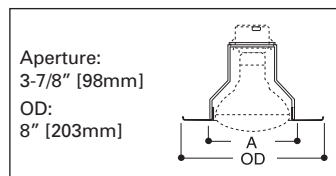

ERT705 - Open

- Coil Spring retention
- Lamps:

ERT705
High Gloss Appliance White Trim

EI700 EI700AT EI700R EI700RAT EI700NB EI700ATNB	65 W R30, 75W PAR30, 75W PAR30L