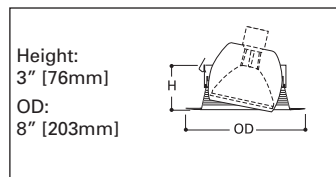

ERT711 Regressed Eyeball

- Lamps:

ERT711
High Gloss Appliance White Trim and Eyeball with Black Baffle

EI700 EI700AT EI700NB EI700ATNB	50W PAR30 65W BR30, 75W R30