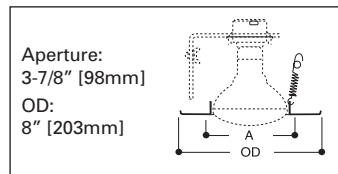

ERT706
High Gloss Appliance White Trim