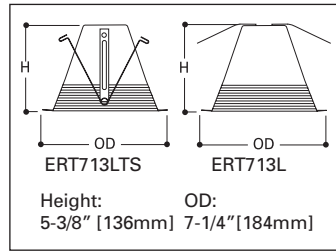

**EI700 EI700R EI700AT EI700RAT EI700NB EI700ATNB**

**ERT713L - Black Metal Baffle**

- Provides deeper lamp regression for BR lamps
- ERT713LTS - Torsion spring retention
- ET713L - Friction clip retention
- Lamps: