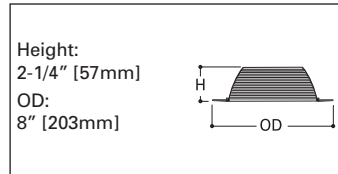

ERT714WHT
High Gloss Appliance White Trim with White Baffle

ERT714
High Gloss Appliance White Trim with Black Baffle