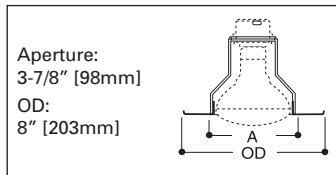

ERT705
High Gloss Appliance White Trim

ERT721 - Shower Light, Frosted Glass Lens and Reflector

- Torsion springs pull trim tight to ceiling
- Socket supporting trim
- Wet location listed for use in showers
- Lamps:

EI2700	35W PAR30L
EI2700AT	
EI2700R	40W A19