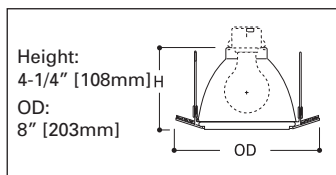

ERT721
High Gloss Appliance White Trim with Frosted Lens

ERT723 - Shower Light with Glass Fresnel Lens and Reflector

- Torsion springs pull trim tight to ceiling
- Wet location listed for use in showers
- Socket supporting trim
- Lamps:

EI2700	35W PAR30L
EI2700AT	
EI2700R	40W A19