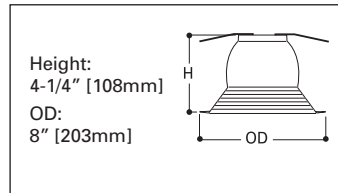

ERT716
High Gloss Appliance White Trim with White Baffle

ERT704 Eyeball

- Torsion springs pull trim tight to ceiling
- Lamps:

ET700	75W R30, 75W PAR30, 75W PAR30L
ET700R	75W R30, 75W PAR30, 75W PAR30L