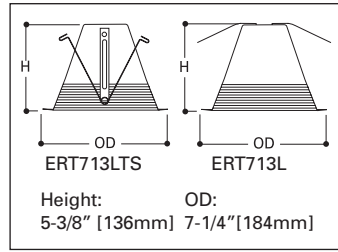

ET700

ET700R

ERT713L - Black Metal Baffle

- Provides deeper lamp regression for BR lamps
- ERT713LTS - Torsion spring retention
- ERT713L - Friction clip retention
- Lamps:

ET700	75W A19, 75W PAR30L, 75W PAR30, 85W BR30, 100W R30, 120W BR40, 150W R40
ET700R	65W BR30, 75W PAR30L, 150W R40

ERT713LTS
High Gloss Appliance White Trim with Black Baffle and Torsion Spring Construction

ERT713L
High Gloss Appliance White Trim with Black Baffle

ERT714 - Plastic Baffle

- Coil spring retention
- Lamps:

ET700	75W R30, 75W PAR30, 75W PAR30L, 85W BR30
ET700R	75W R30, 75W PAR30L, 85W BR30