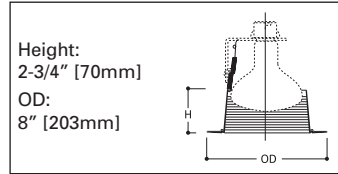

ERT717 Large Aperture Plastic Baffle

- Coil spring retention
- Lamps:

ET700	150W PAR30, 150W R40
ET700R	150W R40

ERT717WHT
High Gloss Appliance White Trim with White Baffle

ERT717
High Gloss Appliance White Trim with Black Baffle

ERT716 - Shallow Metal Baffle

- Socket Supporting trim
- Friction clip retention
- Lamps:

ET700	40W A19, 65W BR30, 75W PAR30, 75W PAR30L
ET700R	40W A19, 65W BR30, 75W PAR30, 75W PAR30L