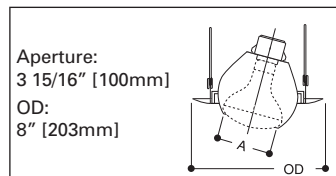

ERT704 Eyeball

- Torsion springs pull trim tight to ceiling
- Lamps:

ERT704PB
Polished Brass Trim with Polished Brass Eyeball

ERT704
High Gloss Appliance White Trim with White Eyeball

EI700 EI700AT EI700R EI700RAT EI700NB EI700ATNB	65W BR30, 75W R30, 75W PAR30L