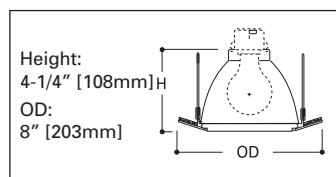

**ERT721 - Shower Light with Frosted Glass Lens and Reflector**

- Torsion springs pull trim tight to ceiling
- Wet location listed for use in showers
- Lamps:

**ERT721**  
High Gloss Appliance White Trim with Frosted Lens