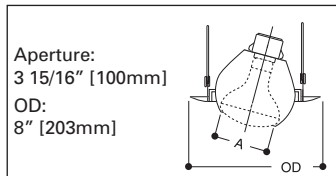

## ERT704 - Eyeball

- Torsion springs pull trim tight to ceiling
- Lamps:

<b>EI2700</b>	65W BR30, 75W R30,
<b>EI2700AT</b>	75W PAR30L
<b>EI2700R</b>	65W BR30, 75W R30,
	75W PAR30L

**ERT704PB**  
Polished Brass Trim with Polished Brass Eyeball