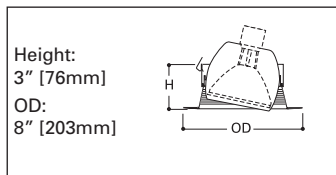

ERT711 - Regressed Eyeball

- Friction clip retention
- Lamps:

EI2700	50W PAR30
EI2700AT	
EI2700R	

ERT711
High Gloss Appliance White Trim and Eyeball with Black Baffle

ERT705 - Open

- Coil Spring retention
- Socket supporting trim
- Lamps:

EI2700	50W PAR30L, 60W
EI2700AT	BR30, 75W PAR30
EI2700R	60W BR30