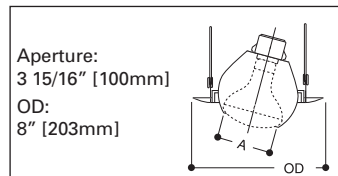

### ERT704 Eyeball

- Torsion springs pull trim tight to ceiling
- Lamps:

<b>ET700</b>	75W R30, 75W PAR30, 75W PAR30L
<b>ET700R</b>	75W R30, 75W PAR30, 75W PAR30L

**ERT704PB**  
Polished Brass Trim with Polished Brass Eyeball