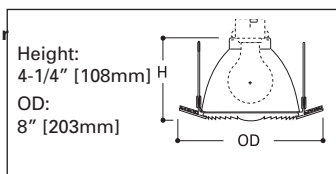

ERT723
High Gloss Appliance White Trim with Glass Fresnel Lens

* When using an Air-Tite trim to meet California Title 24 air tight compliance, an additional gasket is required between the finished ceiling and the trim flange ring. For California Title 24 compliance use accessory trim gasket GA-ATRIM. Order separately in a 6 pack: GA-ATTRIM-6PK