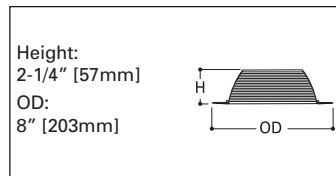

ERT714 - Plastic Baffle

- Coil spring retention
- Lamps:

ERT714WHT
High Gloss Appliance White Trim with White Baffle

ERT714
High Gloss Appliance White Trim with Black Baffle

EI700 EI700R EI700AT EI700RAT	50W PAR30, 65W BR30, 75W PAR30L